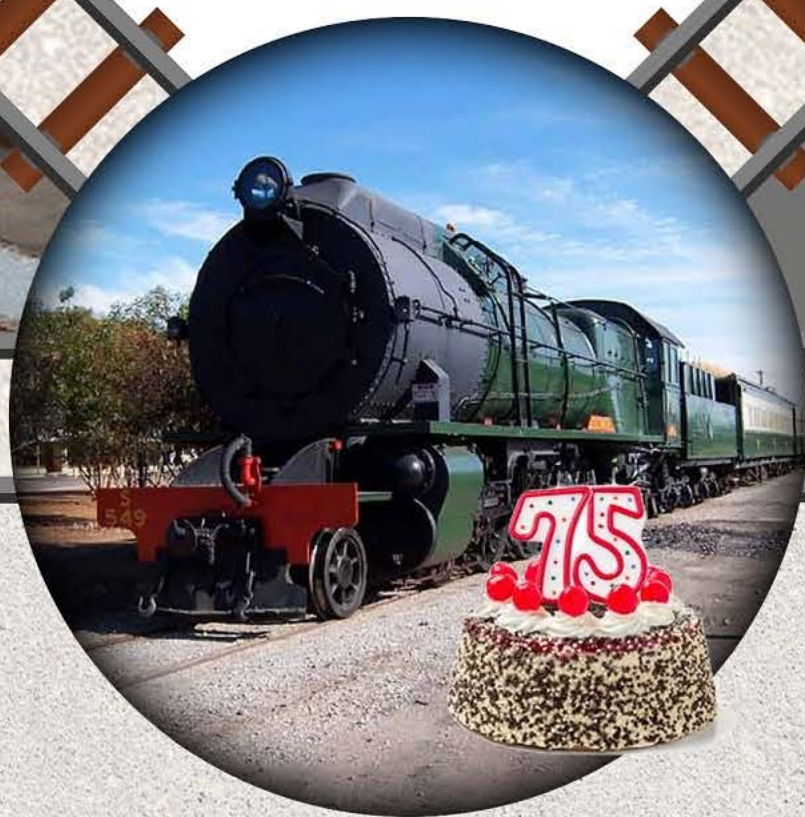

# RAILFEST 2022

**Come & See  
WAMRC Model  
Railways**

Celebrate our railway heritage with fun activities for all ages. Say Happy 75th Birthday to our steam locomotive Greenmount as she steams for your enjoyment.

Welcome our latest acquisition historic diesel loco GM1 - Australia's first mainline diesel in service.

As well as the Railway Museum collection, there are:

- model trains displays
- railway swap meet
- activities for children
- Live Jazz Band
- displays from Metronet
- historic railway road coach from Bus Preservation Society
- the local railway preservation groups.
- Sausage Sizzle and Refreshments available.